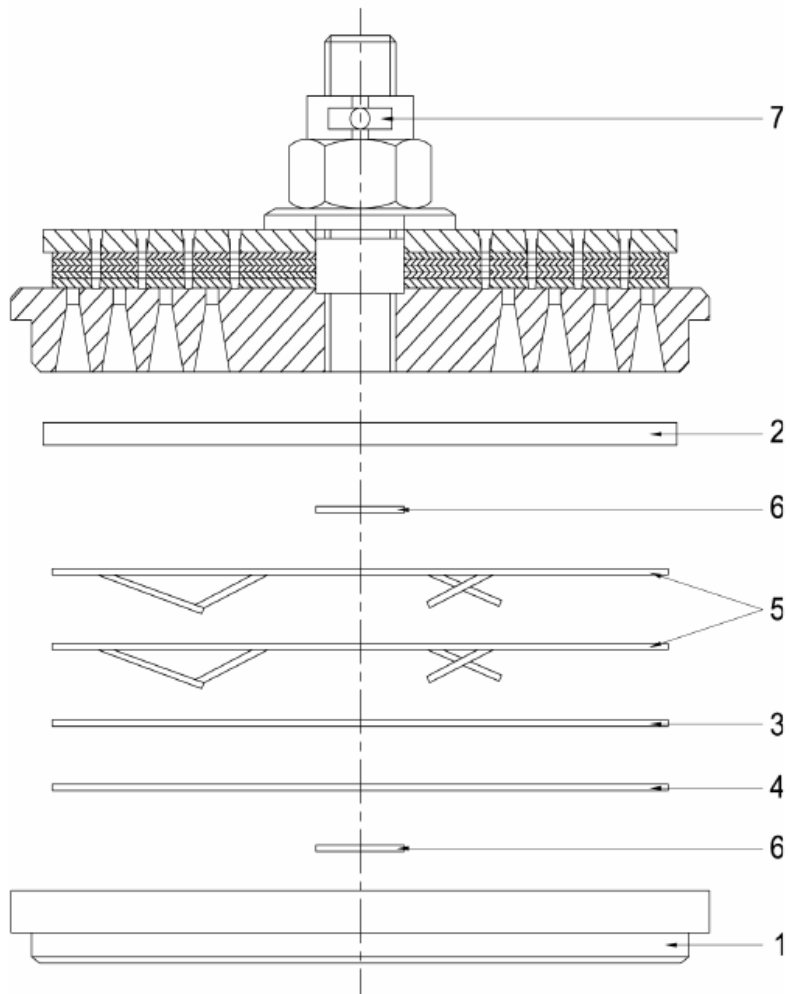

## 8. DISCHARGE VALVE ASSEMBLY (For HX1T-20 / 25N1 NPS)

## 8. DISCHARGE VALVE ASSEMBLY (For HX1T-20 / 25N1 NPS)

No.	Description	Ref Part No.	QTY
-	Discharge valve Assly (105CR4)	1903254390	1
1	*Valve Seat Assembly	Z 2545150	1
2	*Valve Keeper	1903617703	1
3	*Damper Plate	1903222605	1
-	Valve Service Kit	1903005495	1
4	*Valve Plate	1903222505	1
5	*Spring Plate	1903222805	2
6	*Lift Washer	1903074708	2
7	*Split Pin	1903510813	1