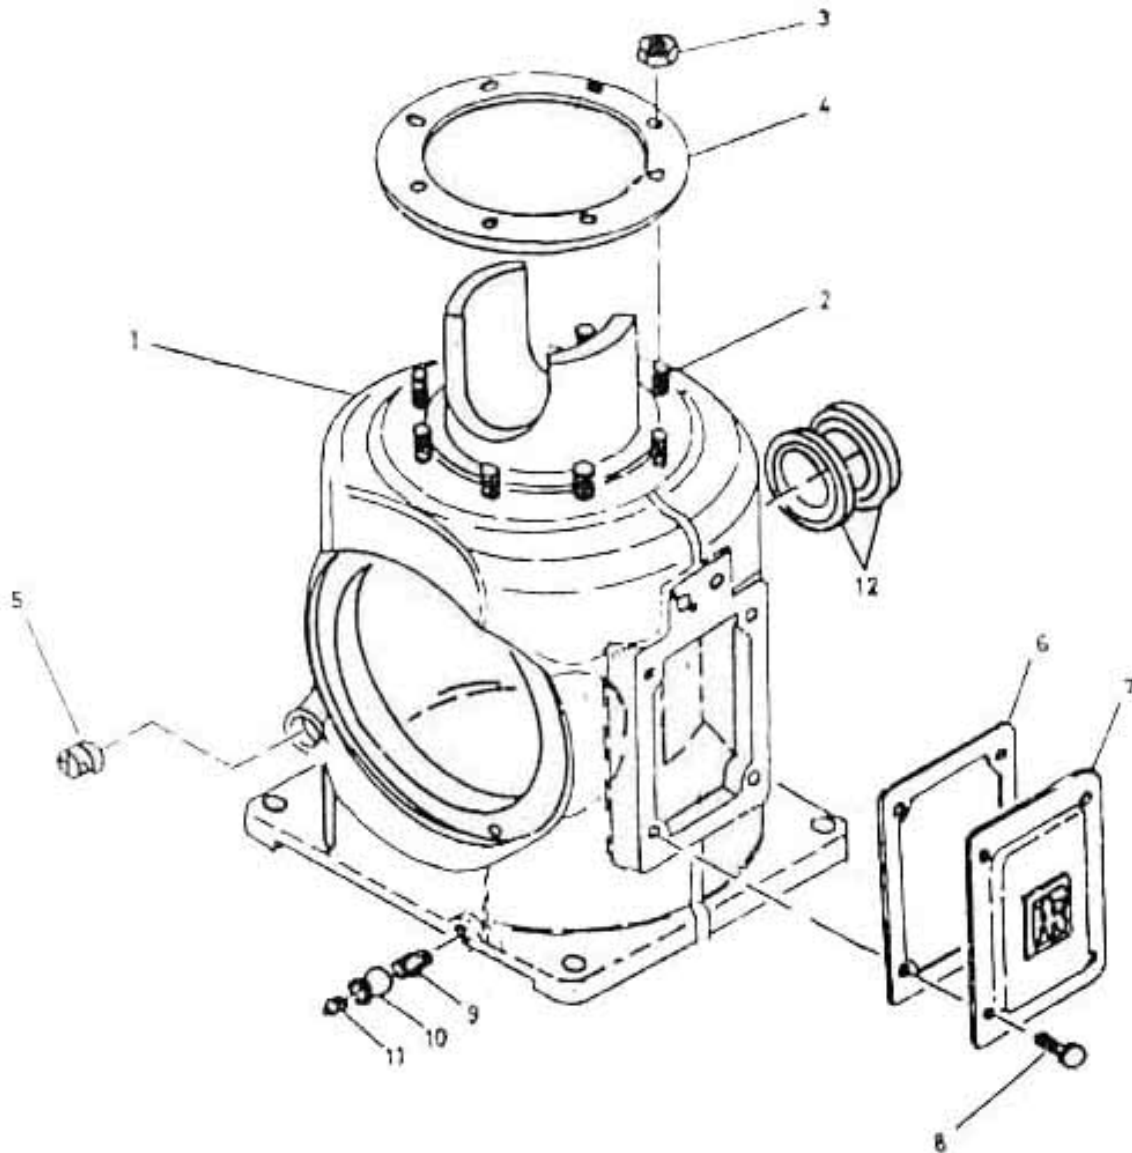

3. ASSEMBLY FRAME COMPLETE - MODEL 8 x 5 LUB

All manufacturer's names, numbers, photos, product description and/or part numbers are used for reference purposes only & it is not implied that any part listed is the product of these manufacturers. Since Approvement are made from time to time, the illustration and specifications are subject to change without notice.

3. ASSEMBLY FRAME COMPLETE - MODEL 8 x 5 LUB

No.	Description	Ref Part No.	QTY
1	Frame	30556401	1
2	Stud 5/8" X 2-1/2"	95056180	8
3	Nut Hex 5/8"	95077814	8
4	Gasket Frame	39550223	1
5	Glass Sight Flow	39137245	1
6	Cover Frame	39566872	1
7	Gasket Cover Frame	30562235	1
8	Screw Cap Hex 1/2" X 1"	95104147	4
9	Nipple 1/2" X 2-1/2"	95049177	1
10	Coupling 1/2"	95011094	1
11	Plug Pipe Sq. Hd 1/2"	95033619	3
12	Seal Crankshaft Oil	95225660	2
-	Plug Pipe Sq. Hd 3/4"	95002143	2
-	Plug 1-1/4"	95033569	1