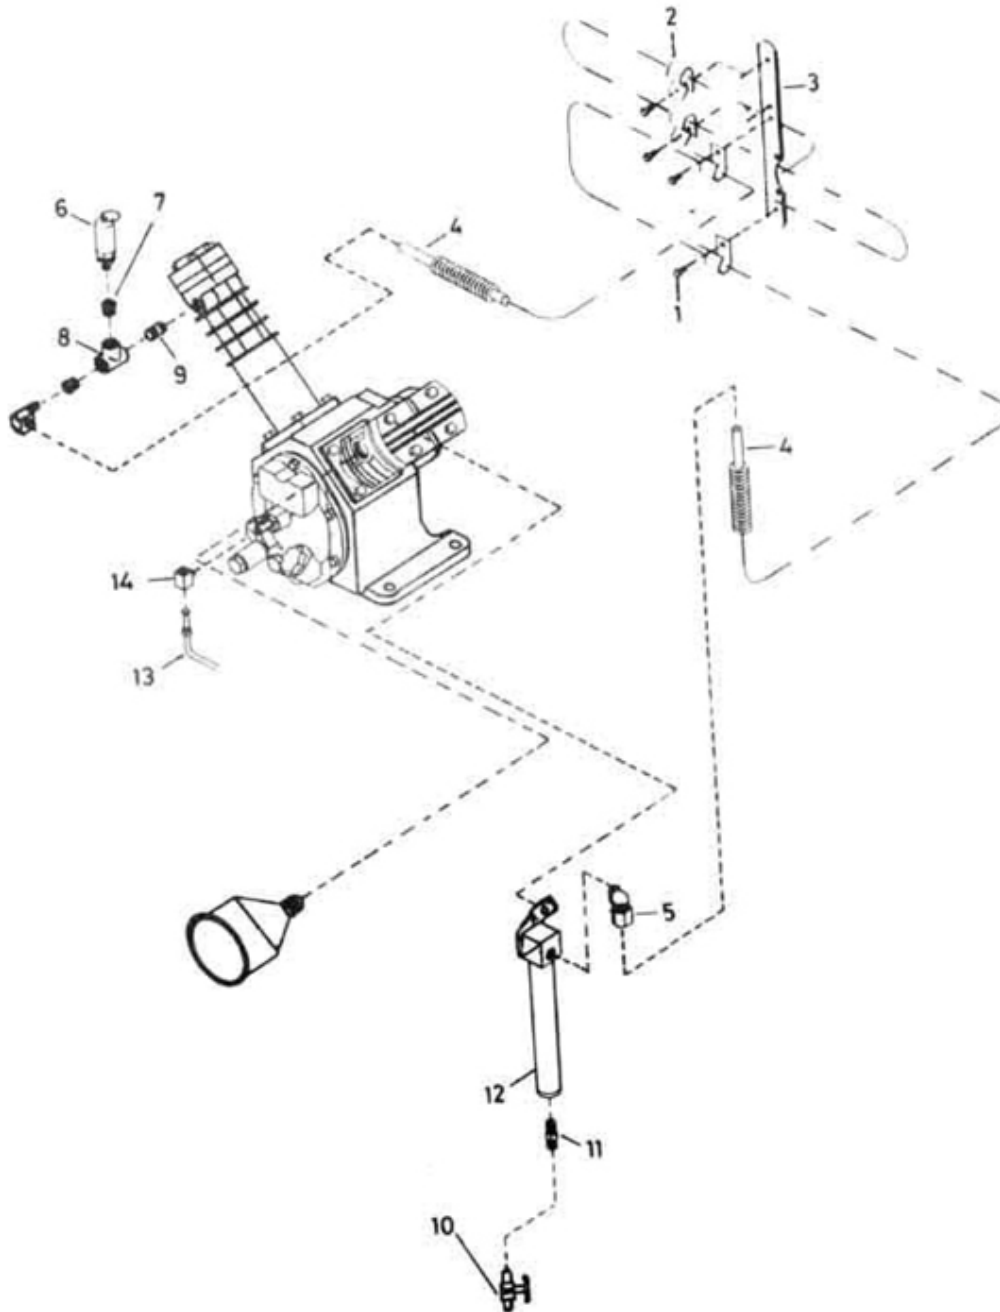

4. AFTER COOLER & DRAIN ASSEMBLY - MODEL 231

All manufacturer's names, numbers, photos, product description and/or part numbers are used for reference purposes only & it is not implied that any part listed is the product of these manufacturers. Since Approvement are made from time to time, the illustration and specifications are subject to change without notice.

4. AFTER COOLER & DRAIN ASSEMBLY - MODEL 231

No.	Description	Ref Part No.	QTY
4-1	Cap Screw Hex Head	32175572	4
4-2	Clamp Tube	32065641	4
4-3	Brace After Cooler	32050874	1
4-4	Tubing, Finned Aftercooler	30335343	1
4-5	Elbow Tube	95244364	2
4-6	Valve, Safety	31385511	1
4-7	Bushing Reducing	32179046	2
4-8	Tee Pipe	95007852	1
4-9	Nipple	95691077	1
4-10	Valve, Needle	30666022	1
4-11	Hex Nipple	32175051	1
4-12	Condensate Leg Assembly	97047765	1
4-13	Tube Assembly	32148066	1
4-14	Tee Male Branch	95007522	1