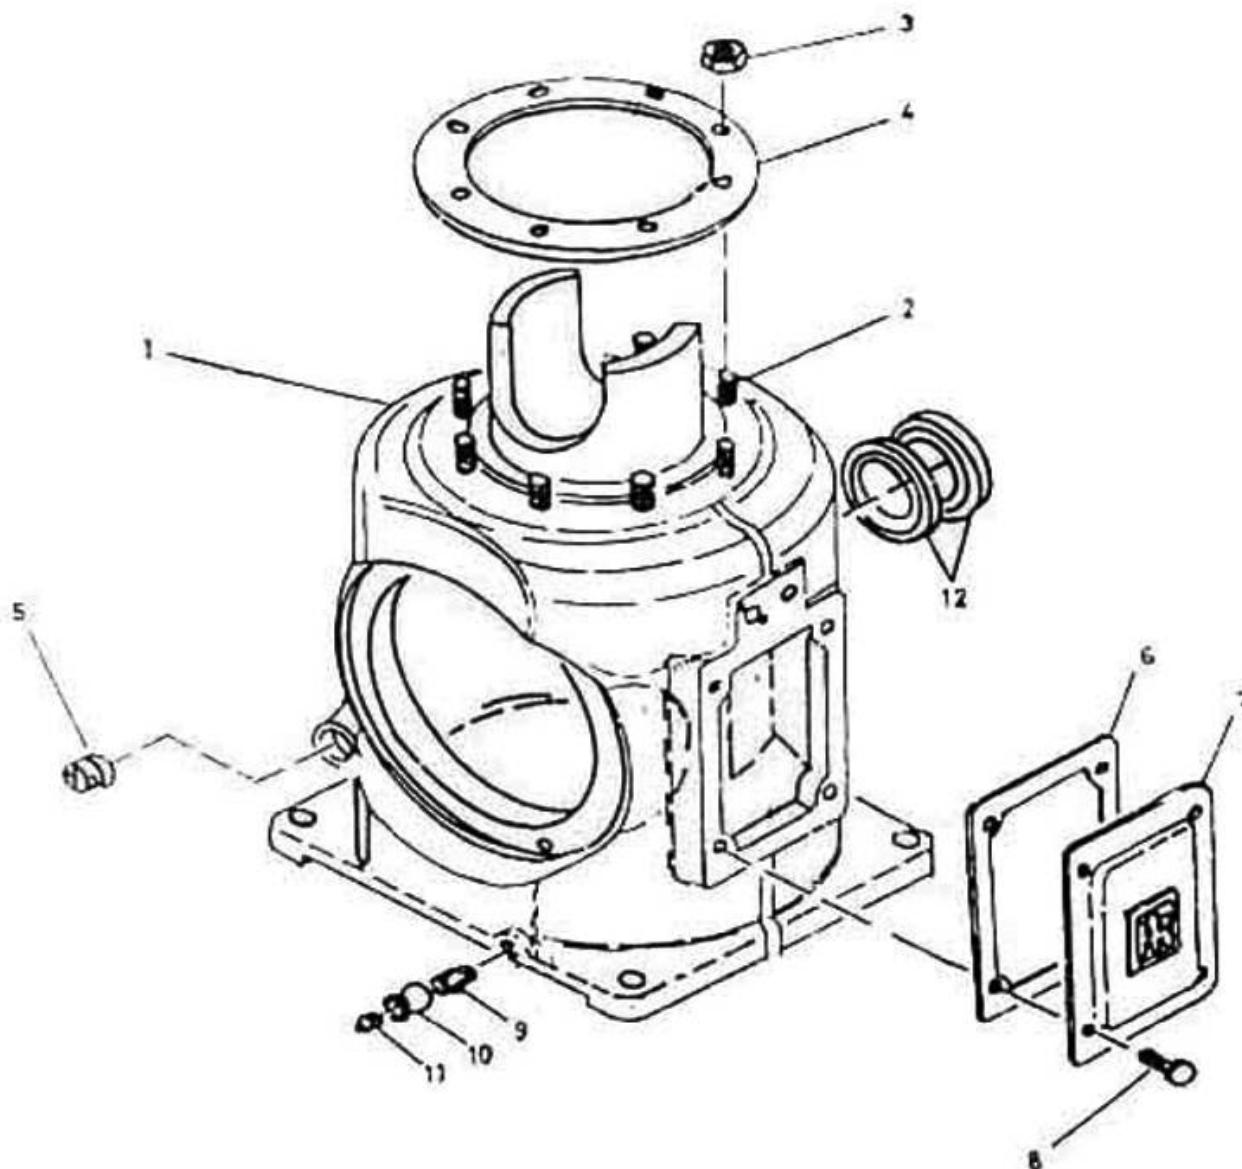

### 3. Frame Complete - Model 7 x 5 NL

All manufacturer's names, numbers, photos, product description and/or part numbers are used for reference purposes only & it is not implied that any part listed is the product of these manufacturers. Since Approvement are made from time to time, the illustration and specifications are subject to change without notice.

### 3. Frame Complete - Model 7 x 5 NL

COMPRESSOR PARTS LIST						
ASSEMBLY NAME : FRAME COMPLETE						
ASSEMBLY DRAWING : FIG-1A						
SR. NO.	DESCRIPTION	PART NO.	QTY	UNIT	LLUS NO.	RECOM. SPARES QTY.
1	FRAME	3055 6401	1	NO.	1	
2	STUD 5/8" X 2-1/2"	9505 6180	8	NO.	2	
3	NUT HEX 5/8"	9507 7814	8	NO.	3	
4	GASKET FRAME	3955 0223	1	NO.	4	1
5	GLASS SIGHT FLOW	3913 7245	1	NO.	5	
6	COVER FRAME	3956 6872	1	NO.	6	
7	GASKET COVER FRAME	3056 2235	1	NO.	7	1
8	SCREW CAP HEX 1/2" X 1"	9510 4147	4	NO.	8	
9	NIPPLE 1/2" X 2-1/2"	9504 9177	1	NO.	9	
10	COUPLING 1/2"	9501 1094	1	NO.	10	
11	PLUG PIPE SQ. HD 1/2"	9503 3619	3	NO.	11	
12	SEAL CRANKSHAFT OIL	9522 5660	2	NO.	12	2
13	PLUG PIPE SQ. HD 3/4"	9500 2143	2	NO.		
14	PLUG 1-1/4"	9503 3569	1	NO.		